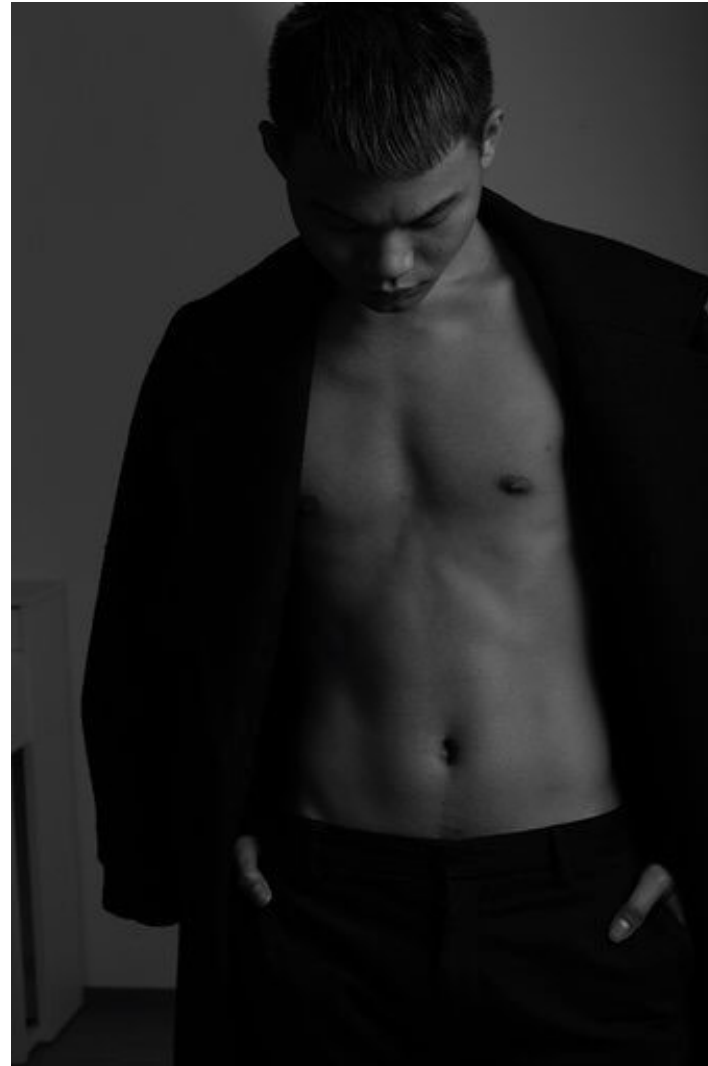

**CHAIRAT SURADANAI**

Height: 183cm / 6' 0"   Chest: 83cm / 32½"   Waist: 68cm 27"   Hips: 94cm / 37"   Shoes: 44 EU / 10 US / 9.5 UK   Hair: Black   Eyes: Brown

**CHAIRAT SURADANAI**

Height: 183cm / 6' 0"   Chest: 83cm / 32½"   Waist: 68cm 27"   Hips: 94cm / 37"   Shoes: 44 EU / 10 US / 9.5 UK   Hair: Black   Eyes: Brown

**CHAIRAT SURADANAI**

Height: 183cm / 6' 0"   Chest: 83cm / 32½"   Waist: 68cm 27"   Hips: 94cm / 37"   Shoes: 44 EU / 10 US / 9.5 UK   Hair: Black   Eyes: Brown