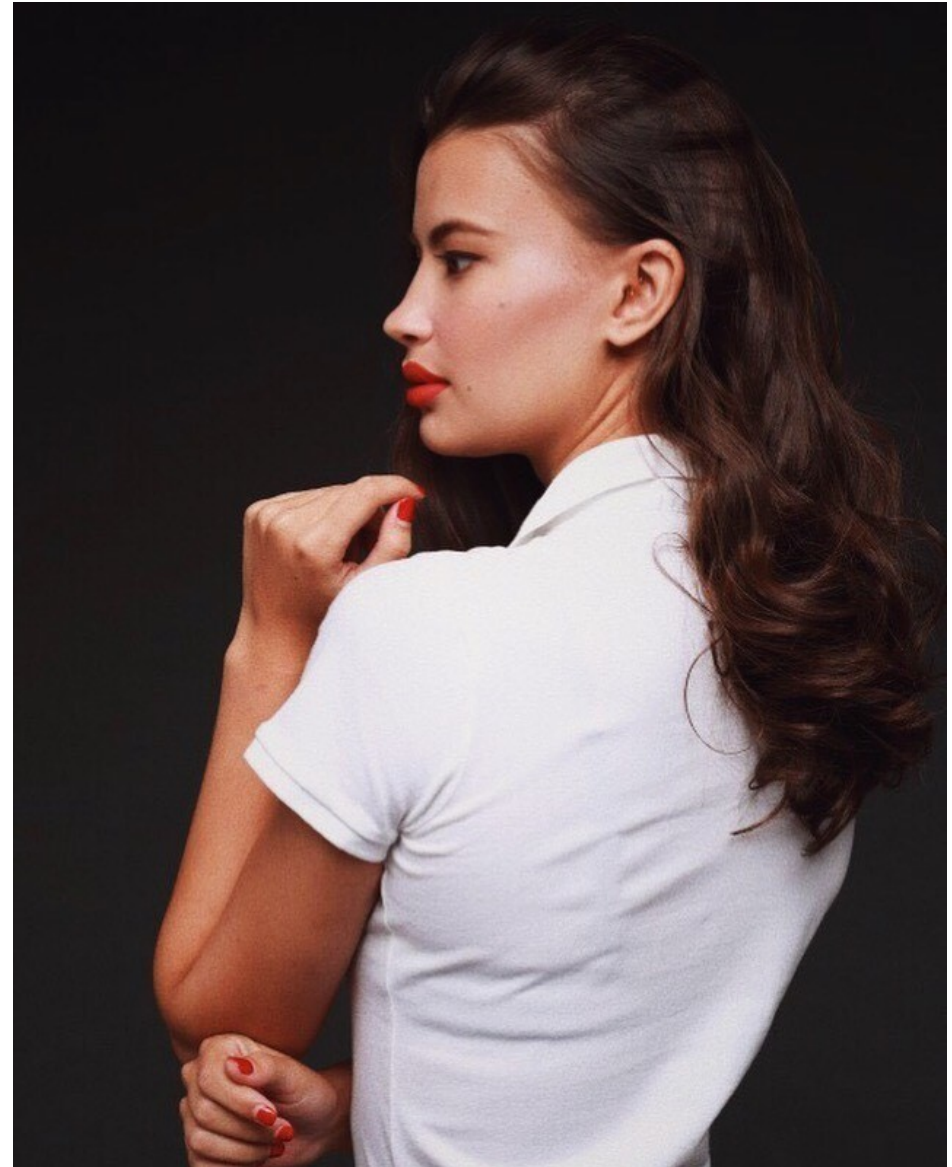

TANJA ZIMMERMANN

Height: 178cm / 5' 10" Bust: 82cm / 32½" AB Waist: 61cm 24" Hips: 90cm / 35½" Shoes: 39 EU / 8 US / 6 UK Hair: Brown Eyes: Brown

TANJA ZIMMERMANN

Height: 178cm / 5' 10" Bust: 82cm / 32½" AB Waist: 61cm 24" Hips: 90cm / 35½" Shoes: 39 EU / 8 US / 6 UK Hair: Brown Eyes: Brown

TANJA ZIMMERMANN

Height: 178cm / 5' 10" Bust: 82cm / 32½" AB Waist: 61cm 24" Hips: 90cm / 35½" Shoes: 39 EU / 8 US / 6 UK Hair: Brown Eyes: Brown