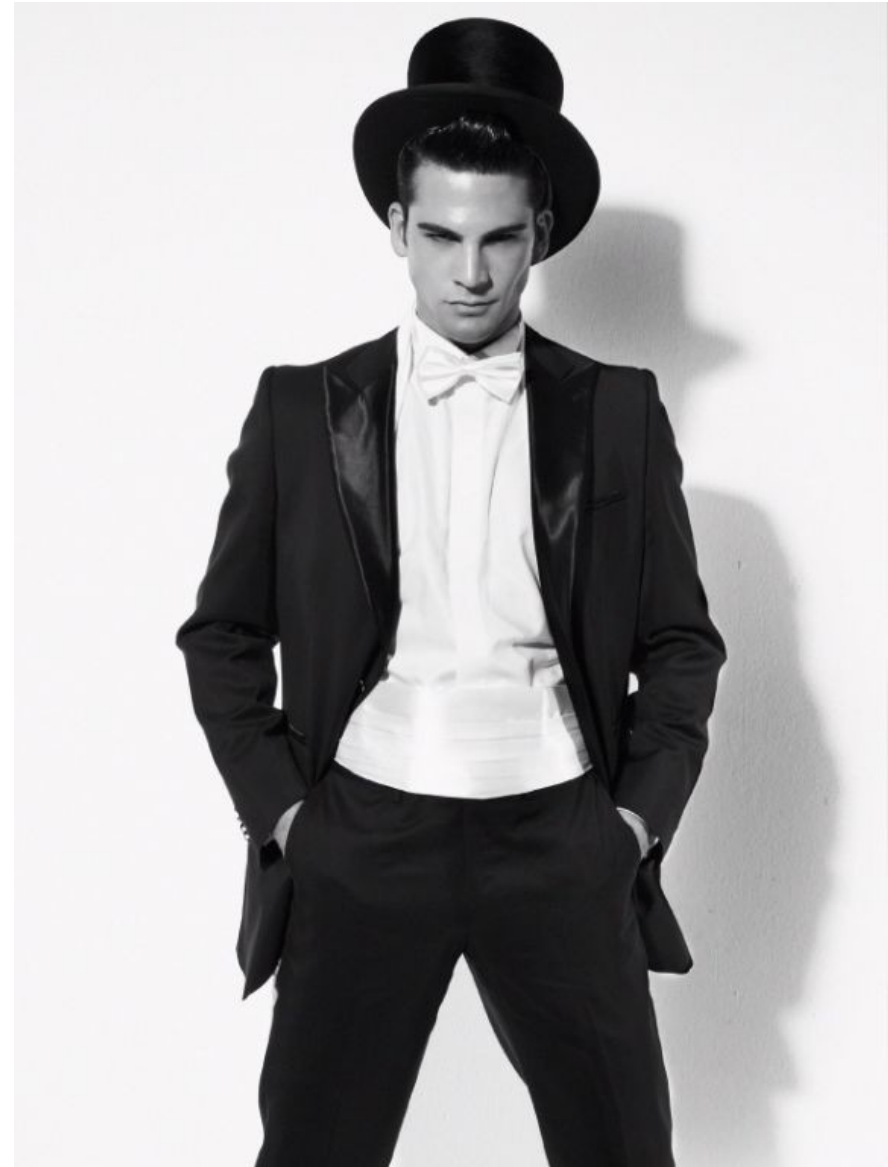

SAVILLE DORFMAN

Height: 186cm / 6' 1" Chest: 100cm / 39½" Waist: 79cm 31" Hips: 99cm / 39" Shoes: 43 EU / 9 US / 8.5 UK Hair: Dark brown Eyes: Brown

SAVILLE DORFMAN

Height: 186cm / 6' 1" Chest: 100cm / 39½" Waist: 79cm 31" Hips: 99cm / 39" Shoes: 43 EU / 9 US / 8.5 UK Hair: Dark brown Eyes: Brown