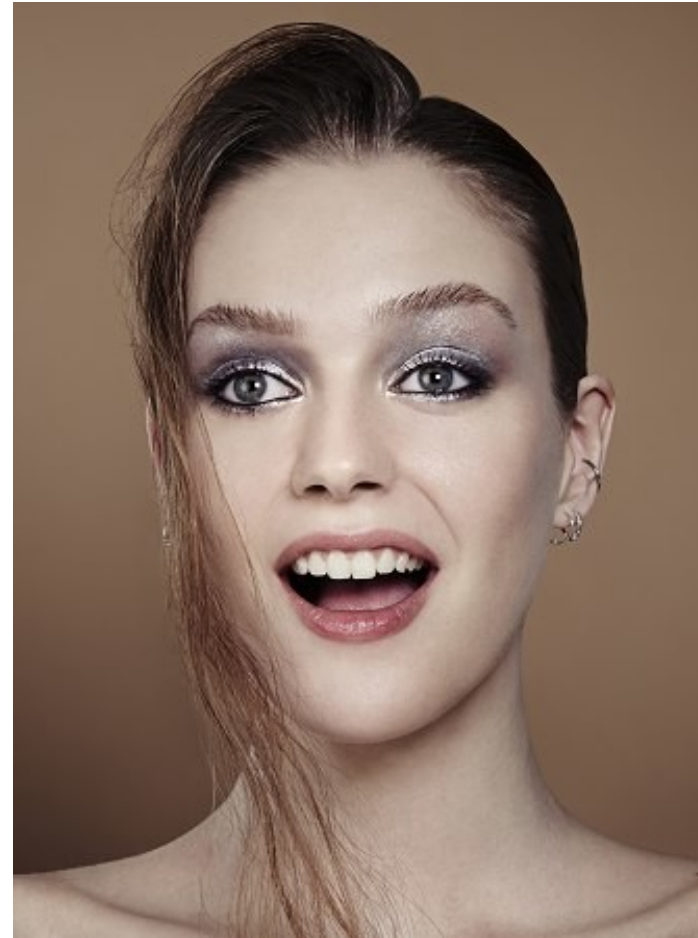

EMILY SMITH

Height: 178cm / 5' 10" Bust: 93cm / 36½" D Waist: 70cm 27½" Hips: 94cm / 37" Shoes: 41 EU / 10 US / 8 UK Hair: Light brown Eyes: Blue

EMILY SMITH

Height: 178cm / 5' 10" Bust: 93cm / 36½" D Waist: 70cm 27½" Hips: 94cm / 37" Shoes: 41 EU / 10 US / 8 UK Hair: Light brown Eyes: Blue