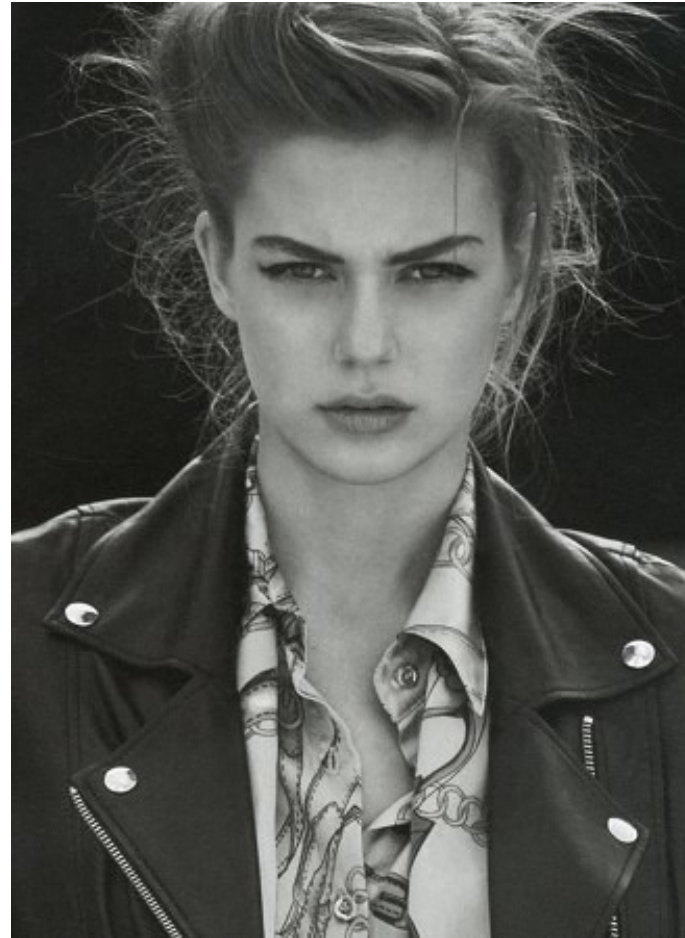

EMILY SMITH

Height: 178cm / 5' 10"   Bust: 93cm / 36½" D   Waist: 70cm 27½"   Hips: 94cm / 37"   Shoes: 41 EU / 10 US / 8 UK   Hair: Light brown   Eyes: Blue