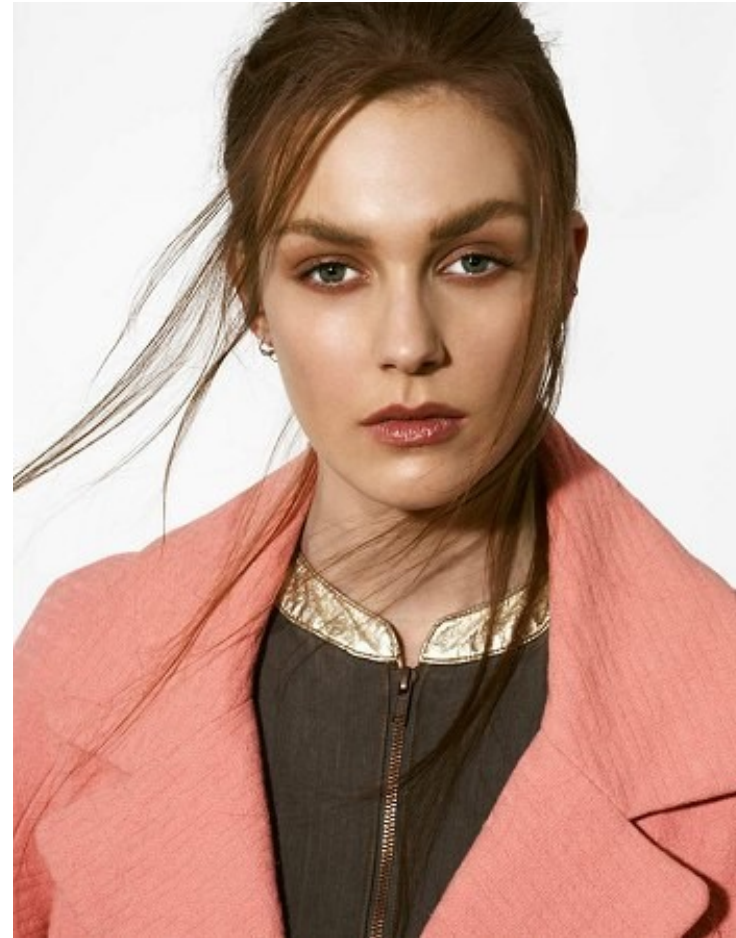

EMILY SMITH

Height: 178cm / 5' 10" Bust: 93cm / 36½" D Waist: 70cm 27½" Hips: 94cm / 37" Shoes: 41 EU / 10 US / 8 UK Hair: Light brown Eyes: Blue

EMILY SMITH

Height: 178cm / 5' 10" Bust: 93cm / 36½" D Waist: 70cm 27½" Hips: 94cm / 37" Shoes: 41 EU / 10 US / 8 UK Hair: Light brown Eyes: Blue