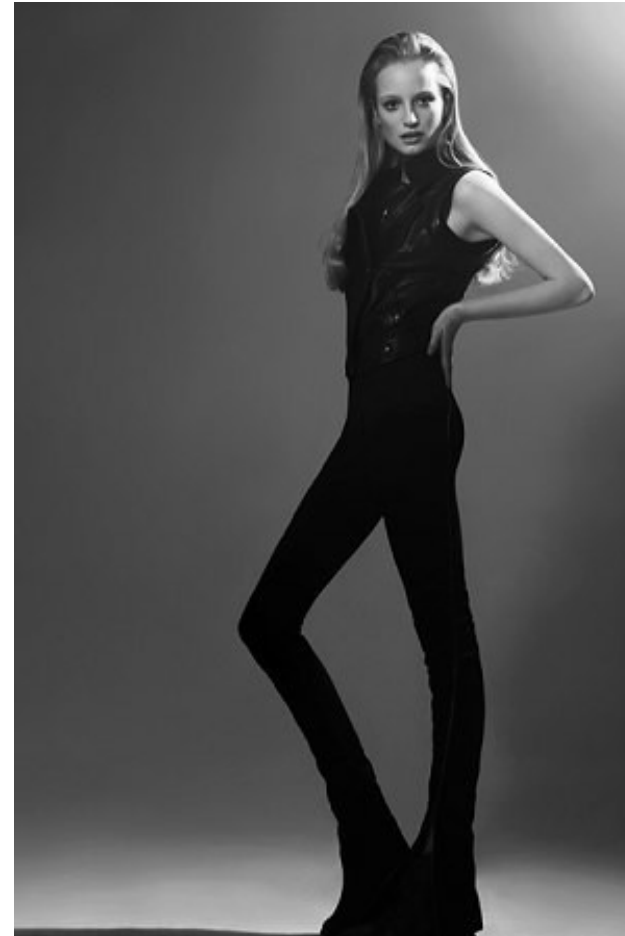

MAUD WELZEN

Height: 179cm / 5' 10½" Bust: 83cm / 32½" Waist: 59cm 23" Hips: 89cm / 35" Shoes: 39 EU / 8 US / 6 UK Hair: Light blond Eyes: Blue green

MAUD WELZEN

Height: 179cm / 5' 10½" Bust: 83cm / 32½" Waist: 59cm 23" Hips: 89cm / 35" Shoes: 39 EU / 8 US / 6 UK Hair: Light blond Eyes: Blue green