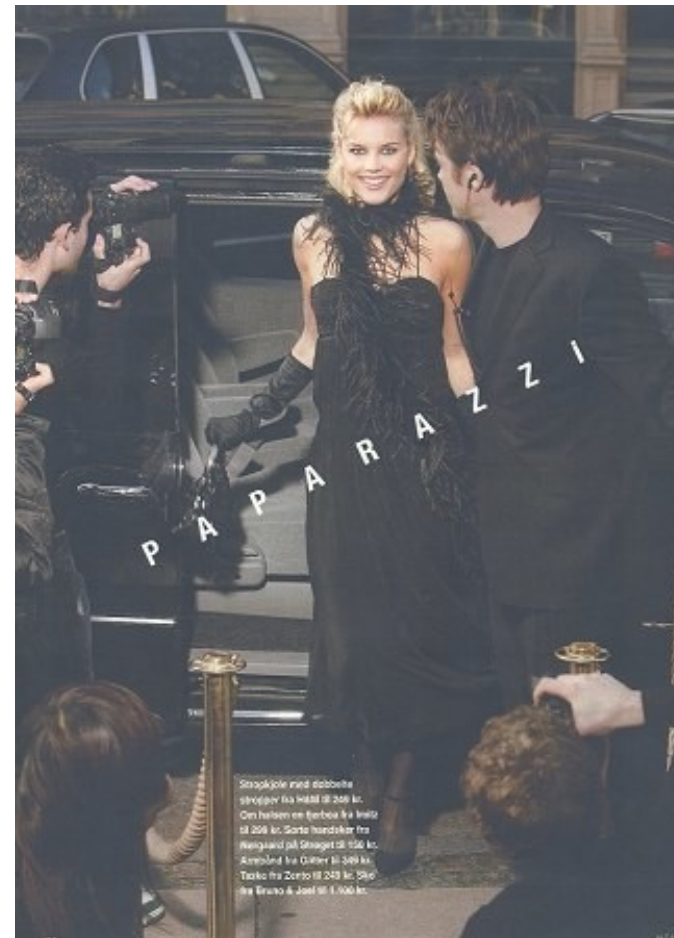

JULIE MARIE IVERSEN

Height: 178cm / 5' 10" Bust: 90cm / 35½" Waist: 63cm 25" Hips: 90cm / 35½" Shoes: 39 EU / 8 US / 6 UK Hair: Blond Eyes: Blue

JULIE MARIE IVERSEN

Height: 178cm / 5' 10" Bust: 90cm / 35½" Waist: 63cm 25" Hips: 90cm / 35½" Shoes: 39 EU / 8 US / 6 UK Hair: Blond Eyes: Blue