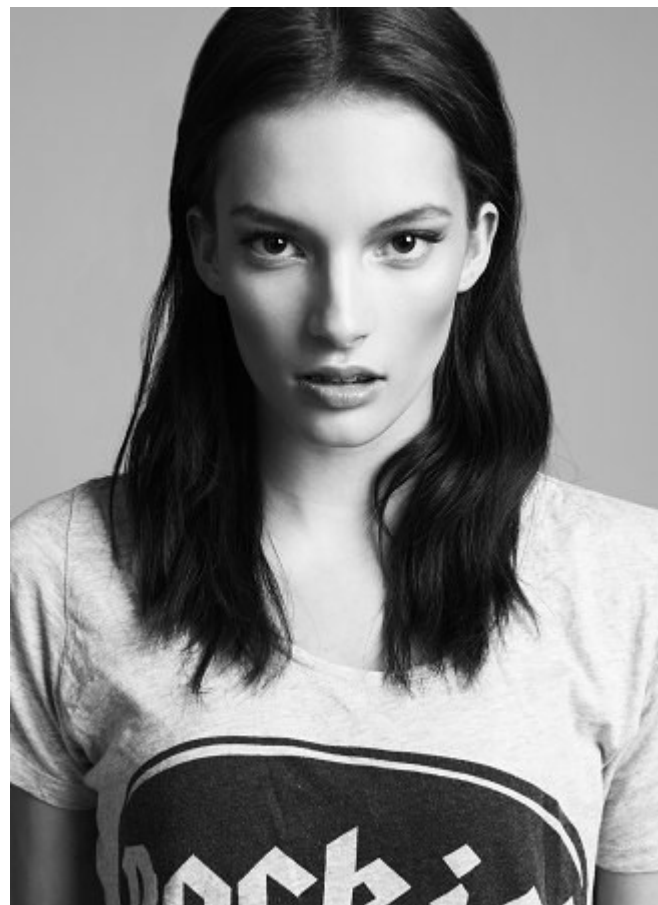

NADINE MARTIN

Height: 175cm / 5' 9"   Bust: 81cm / 32"   Waist: 65cm / 25½"   Hips: 89cm / 35"   Shoes: 39 EU / 8 US / 6 UK   Hair: Brown   Eyes: Brown