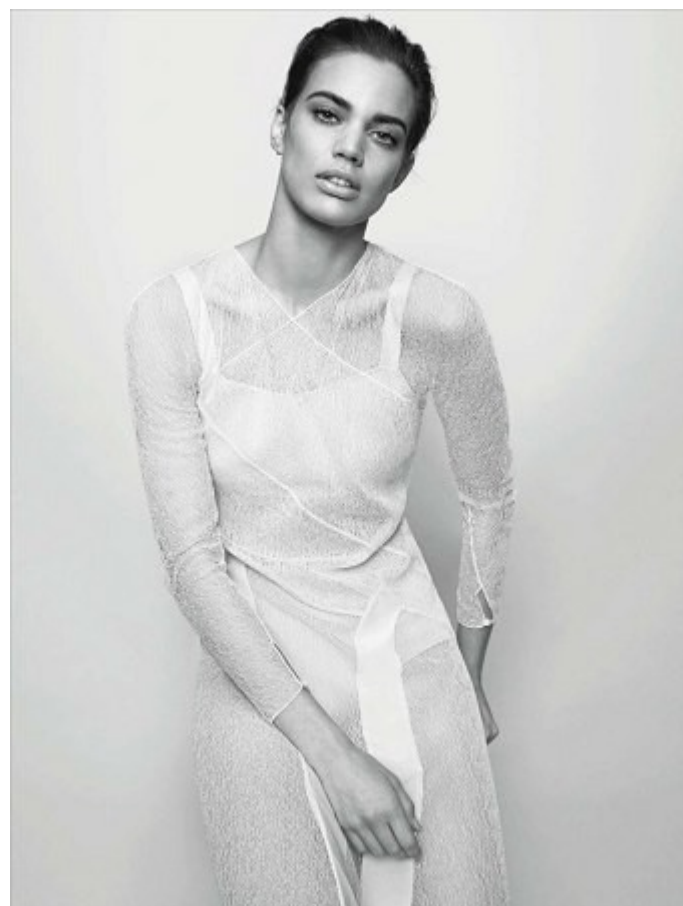

RIANNE TEN HAKEN

Height: 180cm / 5' 11" Bust: 81cm / 32" Waist: 64cm / 25" Hips: 89cm / 35" Shoes: 39EU / 8US / 6UK Hair: Brown Eyes: Blue

RIANNE TEN HAKEN

Height: 180cm / 5' 11" Bust: 81cm / 32" Waist: 64cm / 25" Hips: 89cm / 35" Shoes: 39EU / 8US / 6UK Hair: Brown Eyes: Blue